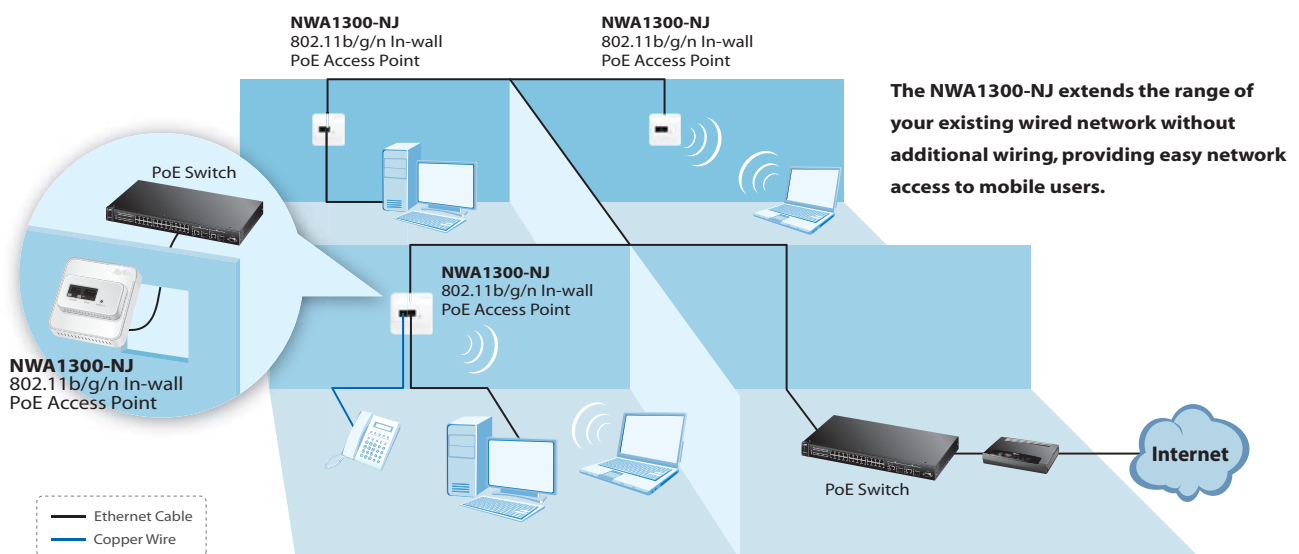

NWA1300-NJ 802.11b/g/n In-wall PoE Access Point

Best Wi-Fi Surfing Experience for Hotel Guests

The rapid boom of mobile handheld devices renders 3G bandwidth insufficient under certain circumstances; as such many hospitality facilities are building faster Wi-Fi networks to satisfy customer needs. To hotel guests, the ZyXEL NWA1300-NJ can provide a superior Wi-Fi surfing experience by integrating wireless and wired connectivity into a small unit and PoE power supply. The new NWA1300-NJ is capable of replacing traditional network outlet cabling and can be quickly installed discretely into the wall box. In addition, the IT administrators can centrally manage thousands of network devices with much less operating cost using ZyXEL's Enterprise Network Center (ENC) network management software.

Safety

- EN 60950-1
- IEC 60950-1

Application Diagram

The NWA1300-NJ extends the range of your existing wired network without additional wiring, providing easy network access to mobile users.

For more product information, visit us on the web at www.ZyXEL.com