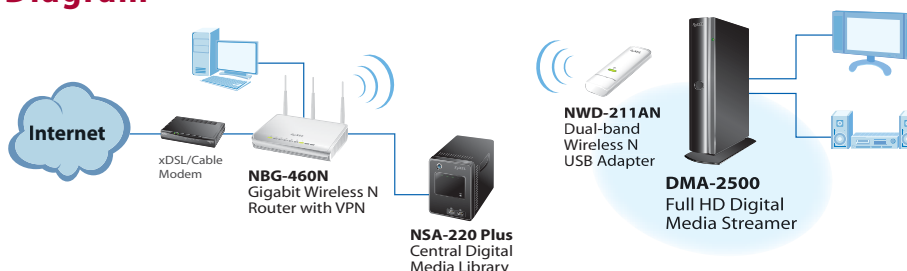

Application Diagram

For more product information, visit us on the web at www.ZyXEL.com