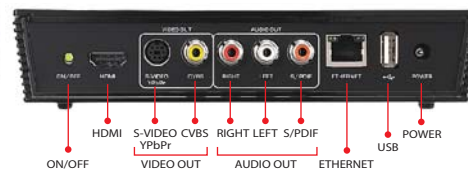

Specifications

System Specifications

- Supports media formats and subtitles
  - Video standards: H.264, WMV9, MPEG 1/2/4/SD/HD, VC1, DivX, Xvid
  - Video file formats: MKV, AVI, WMV, ISO, IFO, MP4, VOB, ASF, M2TS, MOV, TP, TS, MPG, DivX
  - Audio standards: MPEG 1 Layer 1&2, MP3, MPEG 2 AAC, MPEG 4 AAC, AC3, WMA, OGG Vorbis, LPCM, DTS pass through, FLAC
  - Audio file formats: AAC, AC3, WAV, PCM, MP3, OGG, WMA, MKA
  - Photo formats: JPEG, TIFF, PNG, GIF, BMP
  - Subtitles: SRT, SSA, IDX and SUB
- Supports Windows and Linux network file systems (NFS and SAMBA)
- Supports Live365 Internet radio and Web TV
- Supports BGM (Background Music) to allow viewing photos and listening to music simultaneously
- Screen saver
- Support picture zoom in, zoom out, move and rotate
- View photo in thumbnails mode
- Support photo slide show
- Video resume playing
- Language support—English/German/French/Italian/Spanish/Dutch/Russian/Polish/Czech/Traditional Chinese

Network Connections

- Ethernet LAN: 10/100 Mbps, RJ-45
- Wireless 802.11n USB adapter (Compatible with ZyXEL Wireless N USB Adapters including NWD-211AN & NWD-270N)

Security

- WEP Encryption 64/128 bit
- WPA-PSK/WPA2-PSK

Power

- Input power: AC 100 ~ 240 Volts/47 ~ 63 Hz/0.31 A
- Out power: DC 5 Volts/2.5 A/12.5 W
- Power consumption: 12.5 W maximum

Hardware Specifications

- IR receiver
- A/V output: HDMI 1.1, CVBS, S-Video/Component, S/PDIF (Coaxial)
- Status LED indicator:
  - Power
  - Network media traffic: Receiving media traffic through Ethernet
- One LAN port, 10/100 Mbps Ethernet RJ-45
- One USB 2.0 mass storage interface

Physical Specifications