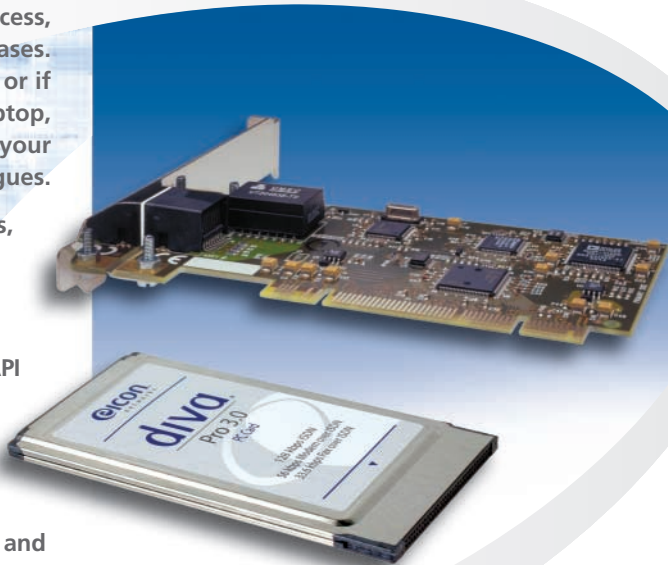

Diva™ Pro PCI / Diva™ Pro PC Card

The Diva™ Pro is specially designed for telecommuters, office workers, remote LAN access users and imaging application users, who need the speed of ISDN, but also the ability to communicate with analogue resources.

The Diva Pro gives you a high-speed connection to all those services you are used to: e-mail, Internet access, send/receive fax, file transfer and corporate databases.

So, if you are using your PC to work from home or if your work takes you out on the road with your laptop, you still have access to the same systems as your office-bound colleagues.

Unlike many entry-level passive ISDN adapters, the Diva Pro features Digital Signal Processor (DSP) technology. All ISDN, Fax and modem processing is handled by the Diva Pro, not your PC/notebook CPU.

The Diva Pro supports the industry standard CAPI interface, so it works seamlessly with a wide range of third party ISDN applications: Fax, file transfer, bulletin board access and voice mail software.

Thanks to Plug & Play support and extensive use of wizard technology, the Diva Pro can be installed and working in your machine in less than 10 minutes.

Intelligent ISDN Adapter for the Professional

Key Benefits

Cost Efficient Performance

Fulfils All Your Connectivity Needs

Internet access, remote access, modem emulation, fax, file transfer. Whatever you need to communicate with, the Diva Pro will provide a straightforward connection without degrading the performance of your PC.

Supports Digital and Analogue Communications

Connect to ISDN and analogue devices - such as modems, bulletin boards, home banking applications and SMS services. With the Diva Pro you can connect to existing modem-based applications directly over your ISDN line.

Wide Application Support

Fully integrated with Windows XP, Windows 2000, Windows NT, Windows Me and Windows 98, Diva Pro supports WinFax, Microsoft Fax and other popular fax applications. It includes bonus software such as RVS-COM Lite, featuring Euro file transfer, digital answering machine as well as many other useful applications.

Easy to Manage

Setup Wizard

Provides an installation as simple as Plug & Play can make it.

Excellent Diagnostic Tools

Provide easy to understand information about the card's status in the unlikely event of a problem.

Extensive Certification

With Microsoft Signature and support for multinational ISDN protocols, Diva is ready for use internationally.

Five Year Warranty

Backed by one of the most extensive warranty agreements in the industry, with Diva you get real peace of mind from one of the world's leading ISDN manufacturers.