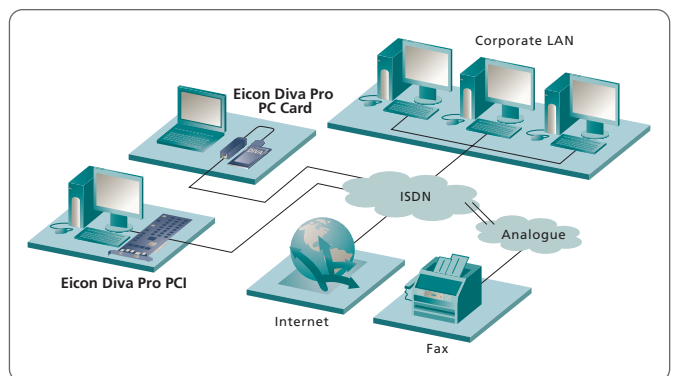

Technical Specifications

OS Support	Windows XP, Windows 2000, Windows NT, Windows Me, Windows 98
Bus Type	PCI / PCMCIA (Type II)
ISDN Port	BRI
Data Throughput	128 kbps (2 x 64 kbps)
ISDN Connection Type	switched & permanent
B-Channel Protocols	PPP (MLPPP), PAP/CHAP, MS-CHAP, MPPC, HDLC, X.75, X.25/ISO 8208/X.31, T.70/T.90, V.110, V.120, TCP/IP, IPX, NetBEUI support
D-Channel Protocols	EDSS-1 (Euro-ISDN), NI-1 (North America), 5ESS (North America), 1TR6 (Germany), INS Net 64 (Japan), VN4 (France), CTI (Belgium), TPH 1962 (Australia)
Application Interface	Windows XP/2000/Me/98: IDI, CAPI 2.0, COM-Port, WAN Miniport / Windows NT: IDI, CAPI 2.0
Plug & Play	✓
Compression	✓*
Fax Group 3 Support	RVS-COM Lite software
Fax Group 4 Support (CAPI)	✓
Voice Support	RVS-COM Lite software

* provided by RAS client

Ordering Information

Product Name	Product Code
Diva Pro PCI (International)	305-193
Diva Pro PCI (UK)	305-942
Diva Pro 3.0 PC Card (International)	306-196
Diva Pro 3.0 PC Card (UK)	306-224
Diva Pro 3.0 PC Card S/T interface cable	300-327
Diva Pro 3.0 PC Card S/T passive dongle	300-332

Corporate headquarters
Eicon Networks Corporation
9800 Cavendish Blvd 5th Floor
Montreal Quebec Canada
H4M 2V9
Tel: +1 (514) 745-5500
Fax: +1 (514) 745-5588

Regional sales head offices
Americas:
Eicon Networks Inc.
Parkway Centre II
2805 N. Dallas Parkway Suite 200
Plano Texas 75093 USA
Tel: +1 (972) 473-4500
Fax: +1 (972) 473-4510
Offices: Dallas, Montreal

Europe, Middle East, Africa:
Eicon Networks (UK) Ltd.
Kings Chase 107-123 King Street
Maidenhead Berkshire SL6 1DP
United Kingdom
Tel: +44 (0) 1628 641770
Fax: +44 (0) 1628 641780
Offices: Barcelona, Bergamo, Stockholm,
Den Haag, Ljubljana, London, Paris,
Leonberg, Berlin, Dusseldorf, Munich

Asia Pacific:
Offices: Beijing, Hong Kong,
Kuala Lumpur, Shanghai, Sydney