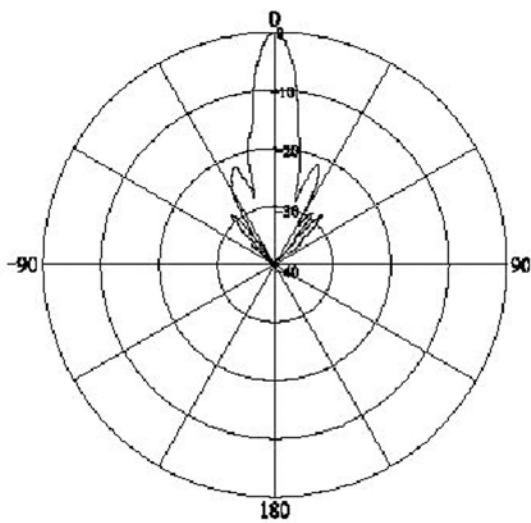

SPECIFICATIONS:

Electrical Specifications

Frequency Range	2400 - 2500MHz
V.S.W.R	$\leq 1.5:1$
Return Loss	$\geq -14\text{db}$
Gain	15dBi
Polarization	Vertical or Horizontal
Maximum Power	50W
Vertical Beam-with	21°
Horizontal Beam-with	16°
Impedance	50 Ω
Connector	N-Female

Mechanical Specifications

Length	300x 400mm
Weight	1650g
Wind Survival	> 150 MPH
Operating Temperature	-40°C to +80°C
Clamps	U-bolt
Mounting	86-126mm
RoHS Compliant	Yes

TESTING REPORT

Return Loss

V.S.W.R

Antenna Vertical & Horizontal Pattern

Vertical

V-Line

Horizontal

H-Line