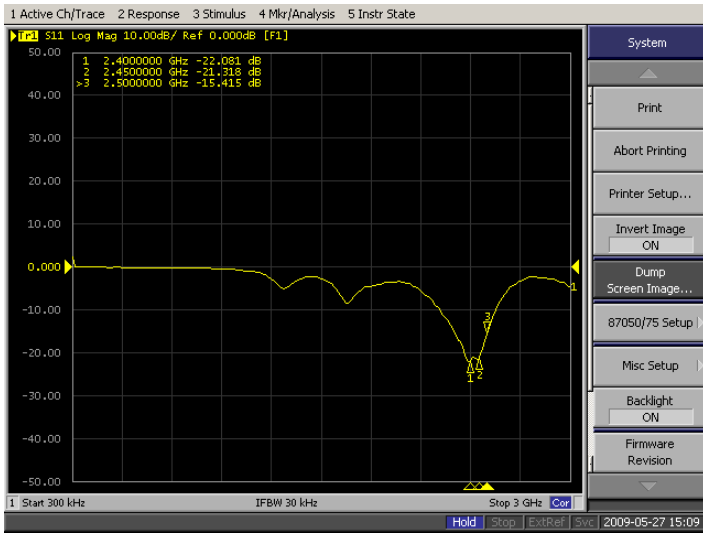

SPECIFICATIONS:

Electrical Specifications

Frequency Range	2400 - 2500MHz
V.S.W.R	$\leq 1.5:1$
Return Loss	$\geq -14\text{db}$
Gain	15dBi
Polarization	Vertical or Horizontal
Maximum Power	50W
Vertical Beam-with	21°
Horizontal Beam-with	16°
Impedance	50 Ω
Connector	N-Female

Mechanical Specifications

Length	300x 400mm
Weight	1650g
Wind Survival	> 150 MPH
Operating Temperature	-40°C to +80°C
Clamps	U-bolt
Mounting	86-126mm
RoHS Compliant	Yes

TESTING REPORT

Return Loss

V.S.W.R

Antenna Vertical & Horizontal Pattern