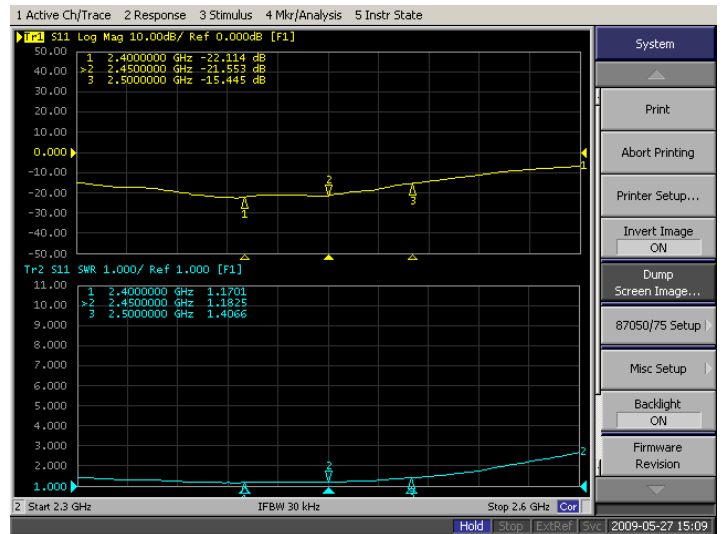

SPECIFICATIONS:

Electrical Specifications

Frequency Range	2400 - 2500MHz
V.S.W.R	$\leq 1.5:1$
Return Loss	$\geq -14\text{db}$
Gain	15dBi
Polarization	Vertical or Horizontal
Maximum Power	50W
Vertical Beam-with	21°
Horizontal Beam-with	16°
Impedance	50 Ω
Connector	N-Female

Mechanical Specifications

Length	300x 400mm
Weight	1650g
Wind Survival	> 150 MPH
Operating Temperature	-40°C to +80°C
Clamps	U-bolt
Mounting	86-126mm
RoHS Compliant	Yes

TESTING REPORT

Return Loss

V.S.W.R

Antenna Vertical & Horizontal Pattern

Vertical

V-Line

Horizontal

H-Line